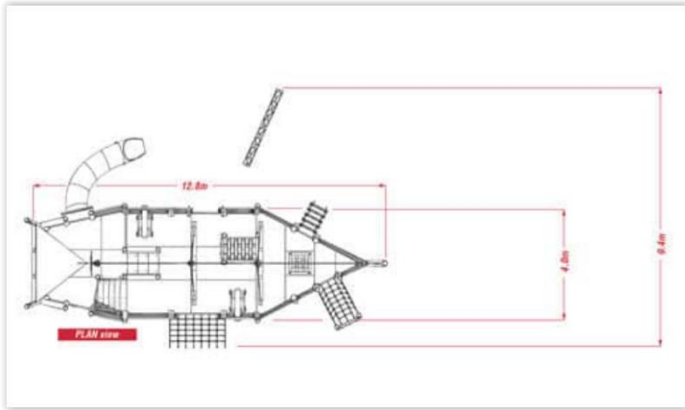

Quotations for Pirate Ship replacement

Quotation 1:

<u>Item Code</u>	<u>Description</u>	<u>Unit Price</u>	<u>Qty</u>	<u>Net Total</u>
	Pinta - Columbus Galleon c/w Stainless Steel Slide : Safety Grass (£23,858.50)			
PICG12SS	Pinta - Columbus Galleon c/w Stainless Steel Slide- ST560 PICG12SS-	16,901.00	1	16,901.00
INST	Installation of Pinta - Columbus Galleon c/w Stainless Steel Slide	3,062.00	1	3,062.00
6130GRASS	Safety Grass - (1.5m X 1m X 23mm Thick) 6130GRASS-INST	44.50	53	2,358.50
	Installation of Safety Grass Onto Grass - Tiles	29.00	53	1,537.00
WELFARE-PORT	Welfare Facilities - Portaloo STORE-001	385.00	1	385.00
	Secure Storage on/off site	330.00	1	330.00
HERAS-001	Heras Fencing Hire 18.0%	-4,482.63	1	-4,482.63
	Discount	1,155.57	1	1,155.57
STDCARR	Carriage			
TOTAL EXCLUDING VAT £				21,576.44
VAT TOTAL £				4,315.29
TOTAL INCLUDING VAT £				25,891.73

DIMENSIONS:

L9.2m x W4.50m x H3.41m

MINIMUM SPACE:

12.1m x 7.5m

FREE FALL HEIGHT:

1.5m

Quotation 2:

	Product	Price	Quantity	Subtotal
  Remove	Pirate Ship (Timber) - Delivery and Installation SKU:VOY116-1	£57,791.00	<input type="text" value="1"/>	£57,791.00